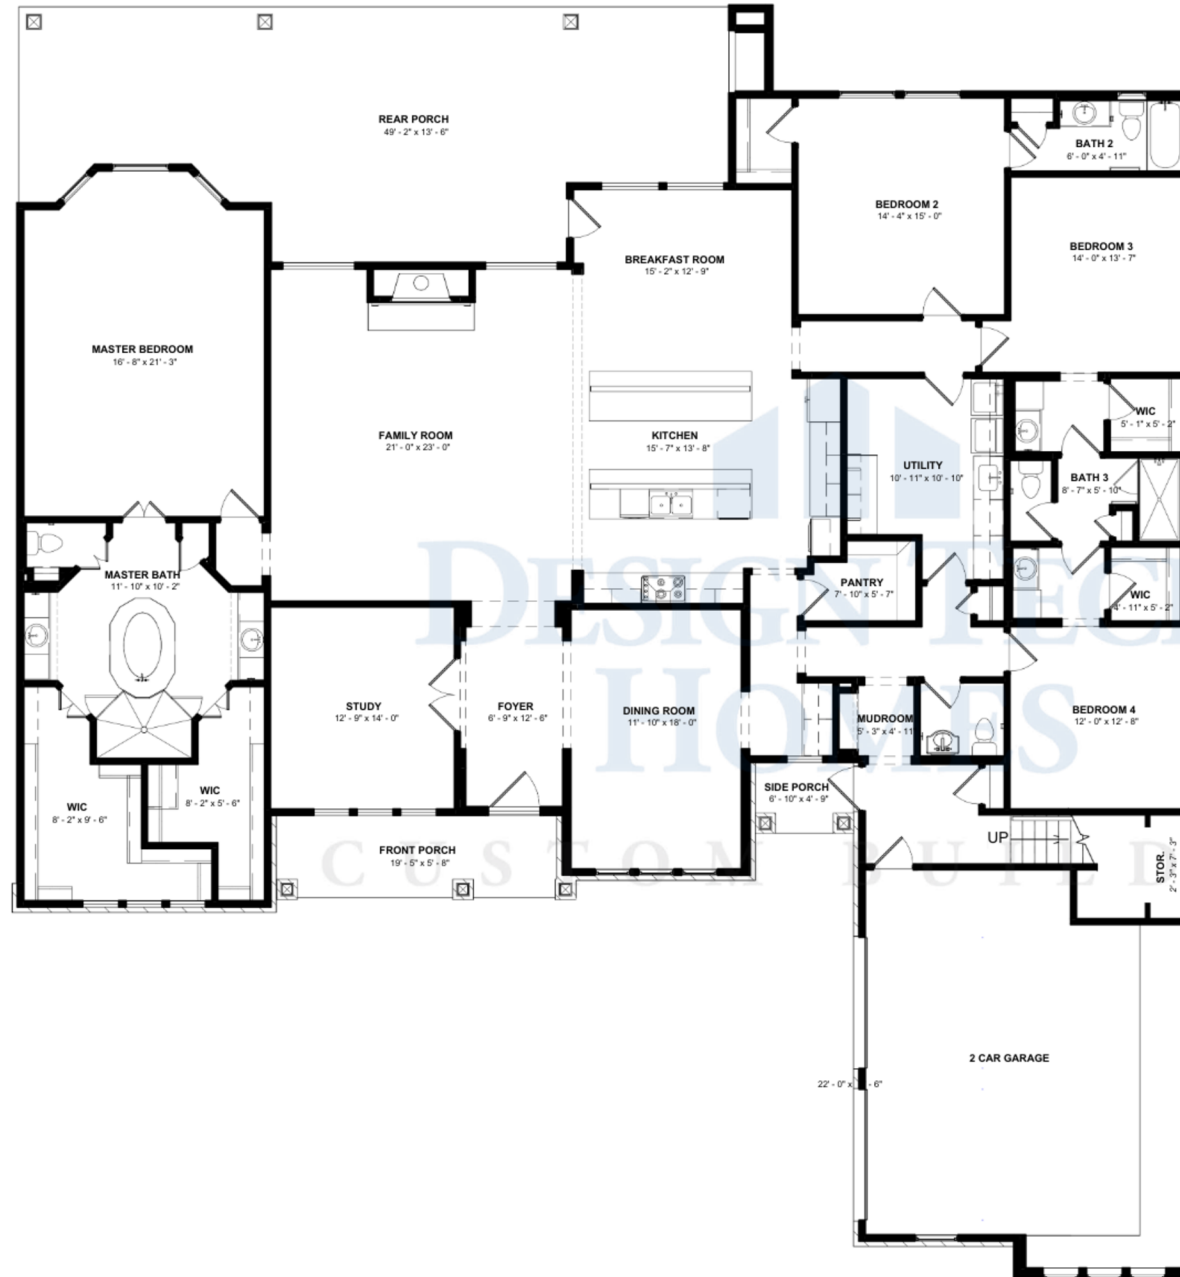

Experience True Custom Homebuilding

www.dth.com
281-355-1591
info@dth.com

Ashby Manor

DESIGN TECH
HOMES
CUSTOM BUILDER

4 BEDROOMS

3.5 BATHROOMS

1.5 STORY

4507 SQUARE FEET

81 FEET WIDE

2 CAR GARAGE

Plans Your Way

© This floor plan is protected by copyright law. Unauthorized reproduction, distribution, or use without explicit permission is strictly prohibited.