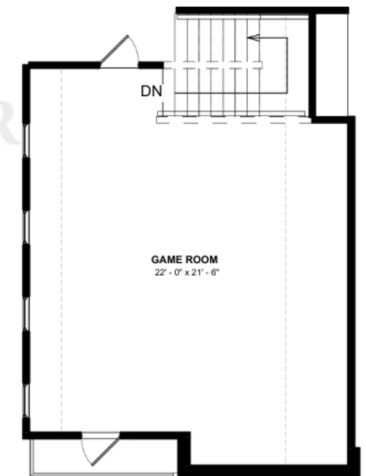

Experience True Custom Homebuilding

www.dth.com
281-355-1591
info@dth.com

Ashby Manor

DESIGN TECH
HOMES
CUSTOM BUILDER

4 BEDROOMS

3.5 BATHROOMS

1.5 STORY

4507 SQUARE FEET

81 FEET WIDE

2 CAR GARAGE

Plans Your Way

© This floor plan is protected by copyright law. Unauthorized reproduction, distribution, or use without explicit permission is strictly prohibited.